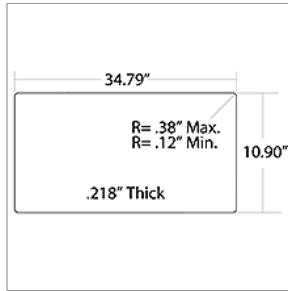

00012779
GLASS, O/O ENTRANCE DOOR, TEMPERED CLR, B1VC

Related Items:
Rubber Seal: 00012775