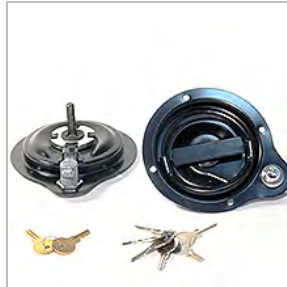

Related Items:
Key,LL25: 00848747
Lever and Spacer Assembly: 00001418
Push on Connector 5/16" Square: 00832410

00000472
LOCK ASSY,CAM,SECURITY LOCK,O/O DOOR