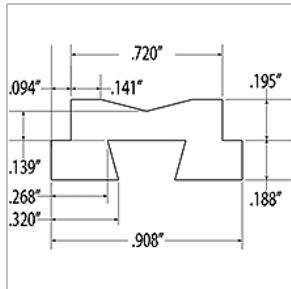

01200807
RUBBER, HINGE, STORAGE COMPARTMENT