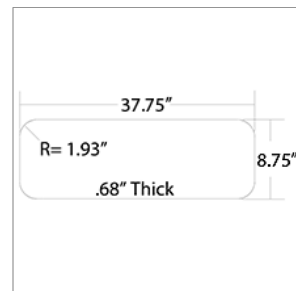

01565449
GLASS,DOOR,ENT,STORM,LOWER