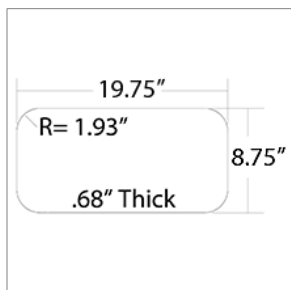

01565431
GLASS,DOOR,ENT,STORM,UPPER