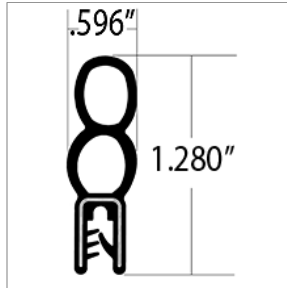

10008409
SEAL,RUBBER,ENGINE,BAFFLES,BBCV