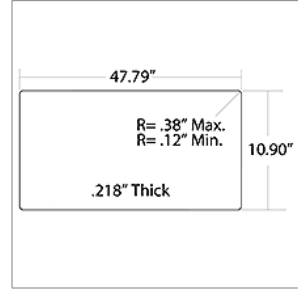

01773183
GLASS, LOWER, O/O ENT DR LAM 70 LTGRN 24.75CV

Related Items:
Rubber Seal: 01773050