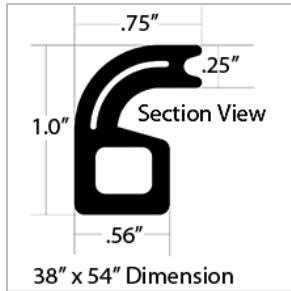

01360262
WEATHERSEAL,REAR EMERGENCY DOOR,RUBATEX