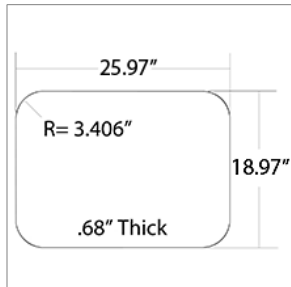

Doors | Lift | Glass

01565134

GLASS,CLEAR,STORM,42.00 LIFT DOOR

Related Items:

Fillerstrip: 00269373

Glazing: 00350728