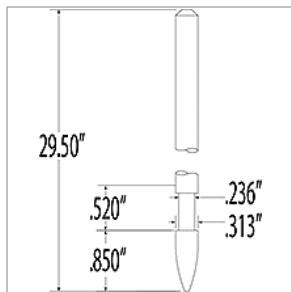

Doors | Entrance | Latches, Locks

00046949
BOLT,SECURITY LOCK,OUTWARD OPENING DOOR