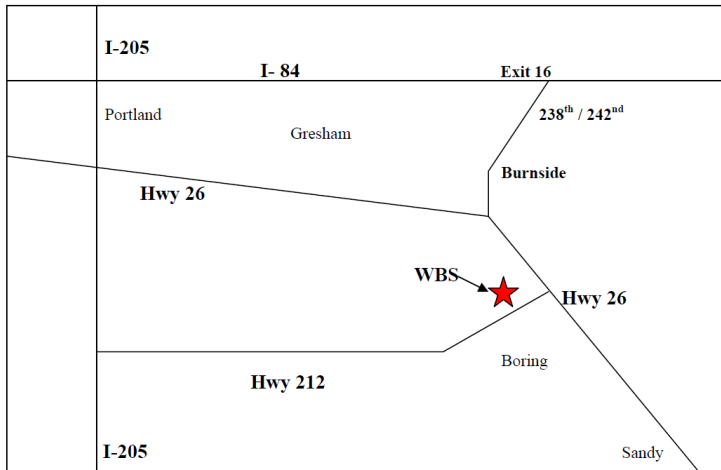

Directions to Western Bus Sales

30355 S.E. Highway 212 ♦ Boring, OR 97009 ♦ (800) 258-2473

FROM HWY 26 WESTBOUND

- About 2-3 miles after the town of Sandy, take Hwy 212/Boring Exit.
- Turn Right at off-ramp onto Hwy 212.
- Our driveway is on your Right, at the Chambers Motors and Western Bus Sales sign. Follow the long driveway to the end, Building C is on your left.

FROM I-84 / I-205 SOUTHBOUND FROM VANCOUVER

- From I-84, take Exit 16. Head South on 238th towards Gresham.
- 238th will become Hogan/242nd.
- In Gresham, turn left on Burnside (stop light immediately after Gresham Toyota on your left).
- Burnside merges with Hwy 26. Travel 5 miles on Hwy 26.
- Take the Hwy 212/Boring exit.
- Turn Right at the exit onto Hwy 212.
- Our driveway is on your Right, at the Chambers Motors and Western Bus Sales sign. Follow the long driveway to the end, Building C is on your left.

FROM I-205 NORTHBOUND

- Take Exit 12 for Hwy 212/Estacada/Mt. Hood.
- Turn Right at the exit onto Highway 212.
- Travel 11 miles East through Boring.
- Our driveway is after the town of Boring, on your Left, at the Chambers Motors and Western Bus Sales sign. Follow the long driveway to the end, Building C is on your left.

Contact Luke Myers at (800) 258-247 or lmyers@westernbus.com with questions regarding service training