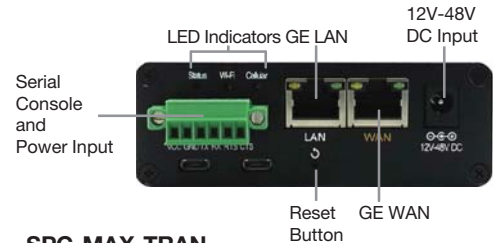

Install it Anywhere

With mounting ears that can be installed from many angles and optional DIN rail mounts, the WiFi In Motion™ MAX Transit is ready to fit into just about any space you have available.

Technical Specifications

	SPC-MAX-TRAN	SPC-MAX-TRAN-DUO
Cellular WAN Interfaces	Single LTE Modem	Dual LTE Modems
SpeedFusion Hot Failover	●	●
SpeedFusion WAN Smoothing	○	○ [^]
SpeedFusion Bandwidth Bonding	○	○ [^]
WAN Interface		1x GE [*]
LAN Interface		1x GE
Load Balancing/Failover		●
Recommended Users		1-150
Router Throughput		200Mbps
SpeedFusion Throughput (No Encryption)		100Mbps
SpeedFusion Throughput (256-bit AES)		60Mbps
Wi-Fi Standard	802.11ac/a/b/g/n 2x2 MIMO	
2.4GHz / 5GHz	300Mbps / 866Mbps	
Simultaneous Dual-Band Wi-Fi AP		●
Wi-Fi as WAN		●
Antenna Connectors	2x SMA Cellular*, 1x SMA GPS, 2x RP-SMA Wi-Fi	
Power Input	Device: 12V – 48V DC AC Adapter: AC Input 100V – 240V / DC Output 12V Terminal Block: 12V – 48V DC	
Power Consumption	18W (max.)	
Dimensions	7.3 x 3.8 x 1.3 inches 185 x 97 x 33.5 mm (L x W x H)	
Weight	1.3 pounds / 590 grams	
Operating Temperature	-40° – 149°F / -40° – 65°C	
Humidity	15% – 95% (non-condensing)	
Warranty	1-Year Limited Warranty	