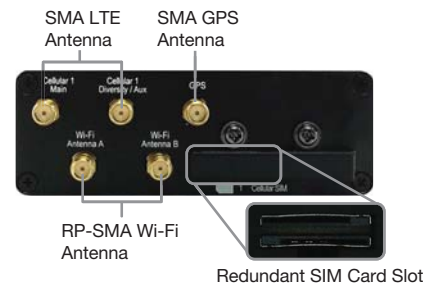

GPS Fleet Management

Track your devices wherever they are using our interactive maps. Check vehicle speed, cellular coverage, and traffic conditions. Play back route histories in real-time.

*Applies only to the WiFi In Motion™ Transit Duo

Technical Specifications

	SPC-MAX-TRAN	SPC-MAX-TRAN-DUO
Cellular WAN Interfaces	Single LTE Modem	Dual LTE Modems
SpeedFusion Hot Failover	●	●
SpeedFusion WAN Smoothing	○	○ [^]
SpeedFusion Bandwidth Bonding	○	○ [^]
WAN Interface		1x GE [*]
LAN Interface		1x GE
Load Balancing/Failover		●
Recommended Users		1-150
Router Throughput		200Mbps
SpeedFusion Throughput (No Encryption)		100Mbps
SpeedFusion Throughput (256-bit AES)		60Mbps
Wi-Fi Standard	802.11ac/a/b/g/n 2x2 MIMO	
2.4GHz / 5GHz	300Mbps / 866Mbps	
Simultaneous Dual-Band Wi-Fi AP		●
Wi-Fi as WAN		●
Antenna Connectors	2x SMA Cellular*, 1x SMA GPS, 2x RP-SMA Wi-Fi	
Power Input	Device: 12V – 48V DC AC Adapter: AC Input 100V – 240V / DC Output 12V Terminal Block: 12V – 48V DC	
Power Consumption	18W (max.)	
Dimensions	7.3 x 3.8 x 1.3 inches 185 x 97 x 33.5 mm (L x W x H)	
Weight	1.3 pounds / 590 grams	
Operating Temperature	-40° – 149°F / -40° – 65°C	
Humidity	15% – 95% (non-condensing)	
Warranty	1-Year Limited Warranty	

SPC-MAX-TRAN

SPC-MAX-TRAN-DUO

+ The WAN port can act as a LAN port if needed. ^ Available as a license add-on. * the SPC-MAX-TRAN-DUO has 4x SMA cellular antenna connectors.

Features

WAN
Support for PPPoE, Static IP, DHCP
WAN Link Health Check
Bandwidth Allowance Monitor
IPv6 Support/Support for Dynamic DNS services