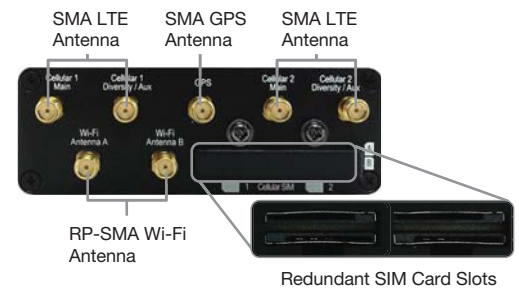

GPS Fleet Management

Track your devices wherever they are using our interactive maps. Check vehicle speed, cellular coverage, and traffic conditions. Play back route histories in real-time.

*Applies only to the WiFi In Motion™ Transit Duo

Technical Specifications

	SPC-MAX-TRAN	SPC-MAX-TRAN-DUO
Cellular WAN Interfaces	Single LTE Modem	Dual LTE Modems
SpeedFusion Hot Failover	●	●
SpeedFusion WAN Smoothing	○	○ [^]
SpeedFusion Bandwidth Bonding	○	○ [^]
WAN Interface		1x GE [*]
LAN Interface		1x GE
Load Balancing/Failover		●
Recommended Users		1-150
Router Throughput		200Mbps
SpeedFusion Throughput (No Encryption)		100Mbps
SpeedFusion Throughput (256-bit AES)		60Mbps
Wi-Fi Standard	802.11ac/a/b/g/n 2x2 MIMO	
2.4GHz / 5GHz	300Mbps / 866Mbps	
Simultaneous Dual-Band Wi-Fi AP		●
Wi-Fi as WAN		●
Antenna Connectors	2x SMA Cellular*, 1x SMA GPS, 2x RP-SMA Wi-Fi	
Power Input	Device: 12V – 48V DC AC Adapter: AC Input 100V – 240V / DC Output 12V Terminal Block: 12V – 48V DC	
Power Consumption	18W (max.)	
Dimensions	7.3 x 3.8 x 1.3 inches 185 x 97 x 33.5 mm (L x W x H)	
Weight	1.3 pounds / 590 grams	
Operating Temperature	-40° – 149°F / -40° – 65°C	
Humidity	15% – 95% (non-condensing)	
Warranty	1-Year Limited Warranty	

SPC-MAX-TRAN

SPC-MAX-TRAN-DUO

+ The WAN port can act as a LAN port if needed. ^ Available as a license add-on. * the SPC-MAX-TRAN-DUO has 4x SMA cellular antenna connectors.

Features

WAN
Support for PPPoE, Static IP, DHCP
WAN Link Health Check
Bandwidth Allowance Monitor
IPv6 Support/Support for Dynamic DNS services

LAN
DHCP Server for LAN Clients
Extended DHCP Options
DHCP Reservation
DNS Proxy for LAN Clients
VLAN on LAN Support

AP Controller
AP Controller Support
Wi-Fi Usage Statistics

Global Positioning System
Integrated GPS
Device Location Map
Location Tracking Data
GPS eXchange Format (GPX)
Up to Seven Days
Fleet Management