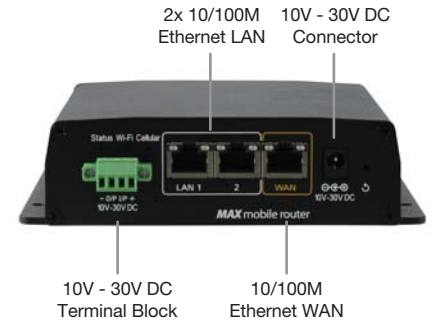

	MAX
WAN Interface	1x FE Embedded LTE/3G Modem with Redundant SIM Slot
LAN Interface	2x FE
Wi-Fi Interface	802.11b/g/n 300 Mbps Wi-Fi WAN and/or AP
Router Throughput	100Mbps
Recommended Users	1-60
Cellular and GPS Antenna Connector	2x SMA Antenna Connectors 1x SMA GPS Antenna Connector 1x Wi-Fi Connector
Power Input	DC Jack/Terminal Block: 12V – 48V DC
Power Consumption	16W (max.)
Dimensions	5.8 x 5.0 x 1.6 inches 147 x 128 x 40 mm
Weight	0.96 pound 435 grams
Operating Temperature	-40° – 149°F -40° – 65°C
Humidity	15% – 95% (non-condensing)
Certifications	FCC, CE, RoHS, E-Mark RF Port Lightning Immunity: ITU-T K.20 (+/- 1.5 kV) EN 61373:1999 IEC 61373:1999 : Shock and Vibration Resistance EN 50155: Railway Applications EN 61000: Electromagnetic Compatibility
Warranty	1-Year Limited Warranty