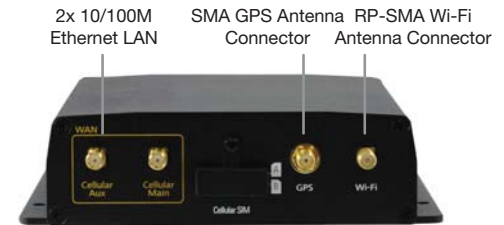

	MAX
WAN Interface	1x FE Embedded LTE/3G Modem with Redundant SIM Slot
LAN Interface	2x FE
Wi-Fi Interface	802.11b/g/n 300 Mbps Wi-Fi WAN and/or AP
Router Throughput	100Mbps
Recommended Users	1-60
Cellular and GPS Antenna Connector	2x SMA Antenna Connectors 1x SMA GPS Antenna Connector 1x Wi-Fi Connector
Power Input	DC Jack/Terminal Block: 12V – 48V DC
Power Consumption	16W (max.)
Dimensions	5.8 x 5.0 x 1.6 inches 147 x 128 x 40 mm
Weight	0.96 pound 435 grams
Operating Temperature	-40° – 149°F -40° – 65°C
Humidity	15% – 95% (non-condensing)
Certifications	FCC, CE, RoHS, E-Mark RF Port Lightning Immunity: ITU-T K.20 (+/- 1.5 kV) EN 61373:1999 IEC 61373:1999 : Shock and Vibration Resistance EN 50155: Railway Applications EN 61000: Electromagnetic Compatibility
Warranty	1-Year Limited Warranty