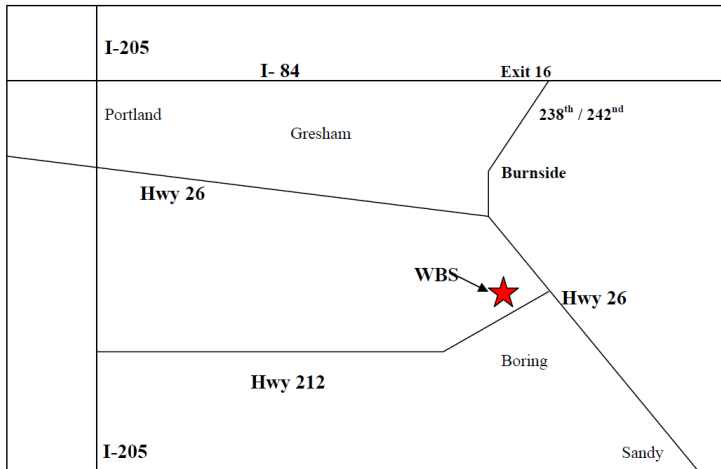

Directions to Western Bus Sales

30355 S.E. Highway 212 ♦ Boring, OR 97009 ♦ (800) 258-2473

FROM HWY 26 WESTBOUND

- About 2-3 miles after the town of Sandy, take Hwy 212/Boring Exit.
- Turn Right at off-ramp onto Hwy 212.
- Our driveway is on your Right, at the Chambers Motors and Western Bus Sales sign. Follow the long driveway to the end, Building C is on your left.

FROM I-84 / I-205 SOUTHBOUND FROM VANCOUVER

- From I-84, take Exit 16. Head South on 238th towards Gresham.
- 238th will become Hogan/242nd.
- In Gresham, turn left on Burnside (stop light immediately after Gresham Toyota on your left).
- Burnside merges with Hwy 26. Travel 5 miles on Hwy 26.
- Take the Hwy 212/Boring exit.
- Turn Right at the exit onto Hwy 212.
- Our driveway is on your Right, at the Chambers Motors and Western Bus Sales sign. Follow the long driveway to the end, Building C is on your left.

FROM I-205 NORTHBOUND

- Take Exit 12 for Hwy 212/Estacada/Mt. Hood.
- Turn Right at the exit onto Highway 212.
- Travel 11 miles East through Boring.
- Our driveway is after the town of Boring, on your Left, at the Chambers Motors and Western Bus Sales sign. Follow the long driveway to the end, Building C is on your left.

Contact Luke Myers at (800) 258-247 or lmyers@westernbus.com with questions regarding service training